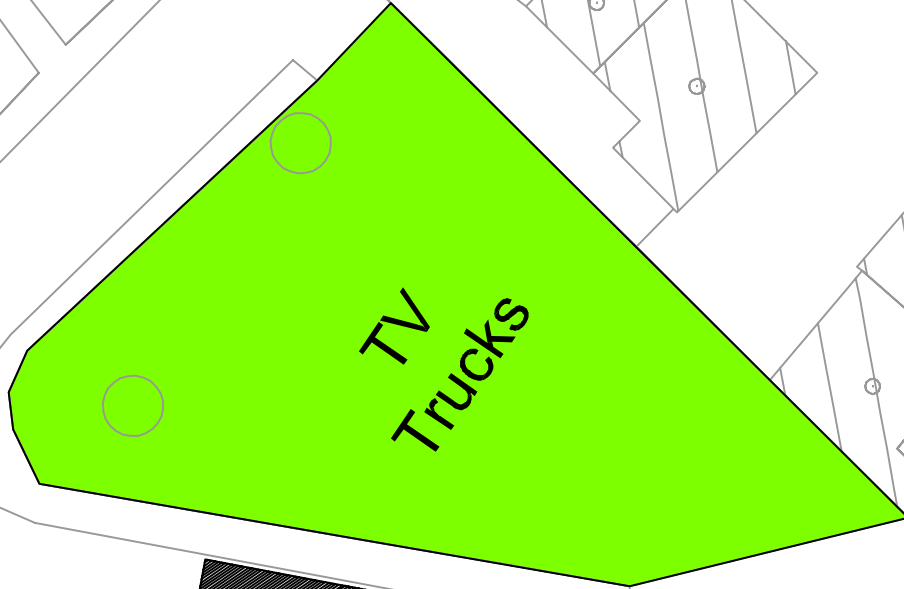

Pista "Millepini"

Asiago (Vi) - Italy

Sprint Stadium

1,40-1,60 km
women-men

1:500 scale

25,57

50,00

10,00

1,20

10,80

12,00

6,00

1,00

START

FINISH

RED ZONE

Access to Start Area

PHOTO

Coaches

Press Zone

Drinks

Clothing

Dressing Room - Team Area
Vip Area - Organizers
Transponder's control
Antidoping - Bar

15,00