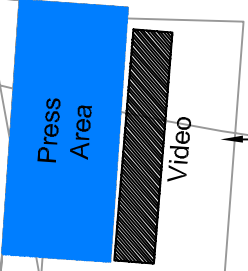

Pista "Millepini"

Asiago (Vi) - Italy

Sprint Stadium

1,40-1,60 km
women-men

1:500 scale

25,57

50,00

10,00

1,20

10,80

12,00

6,00

1,00

START

FINISH

RED ZONE

Access to Start Area

PHOTO

Coaches

Press Zone

Drinks

Clothing

Dressing Room - Team Area
Vip Area - Organizers
Transponder's control
Antidoping - Bar

15,00