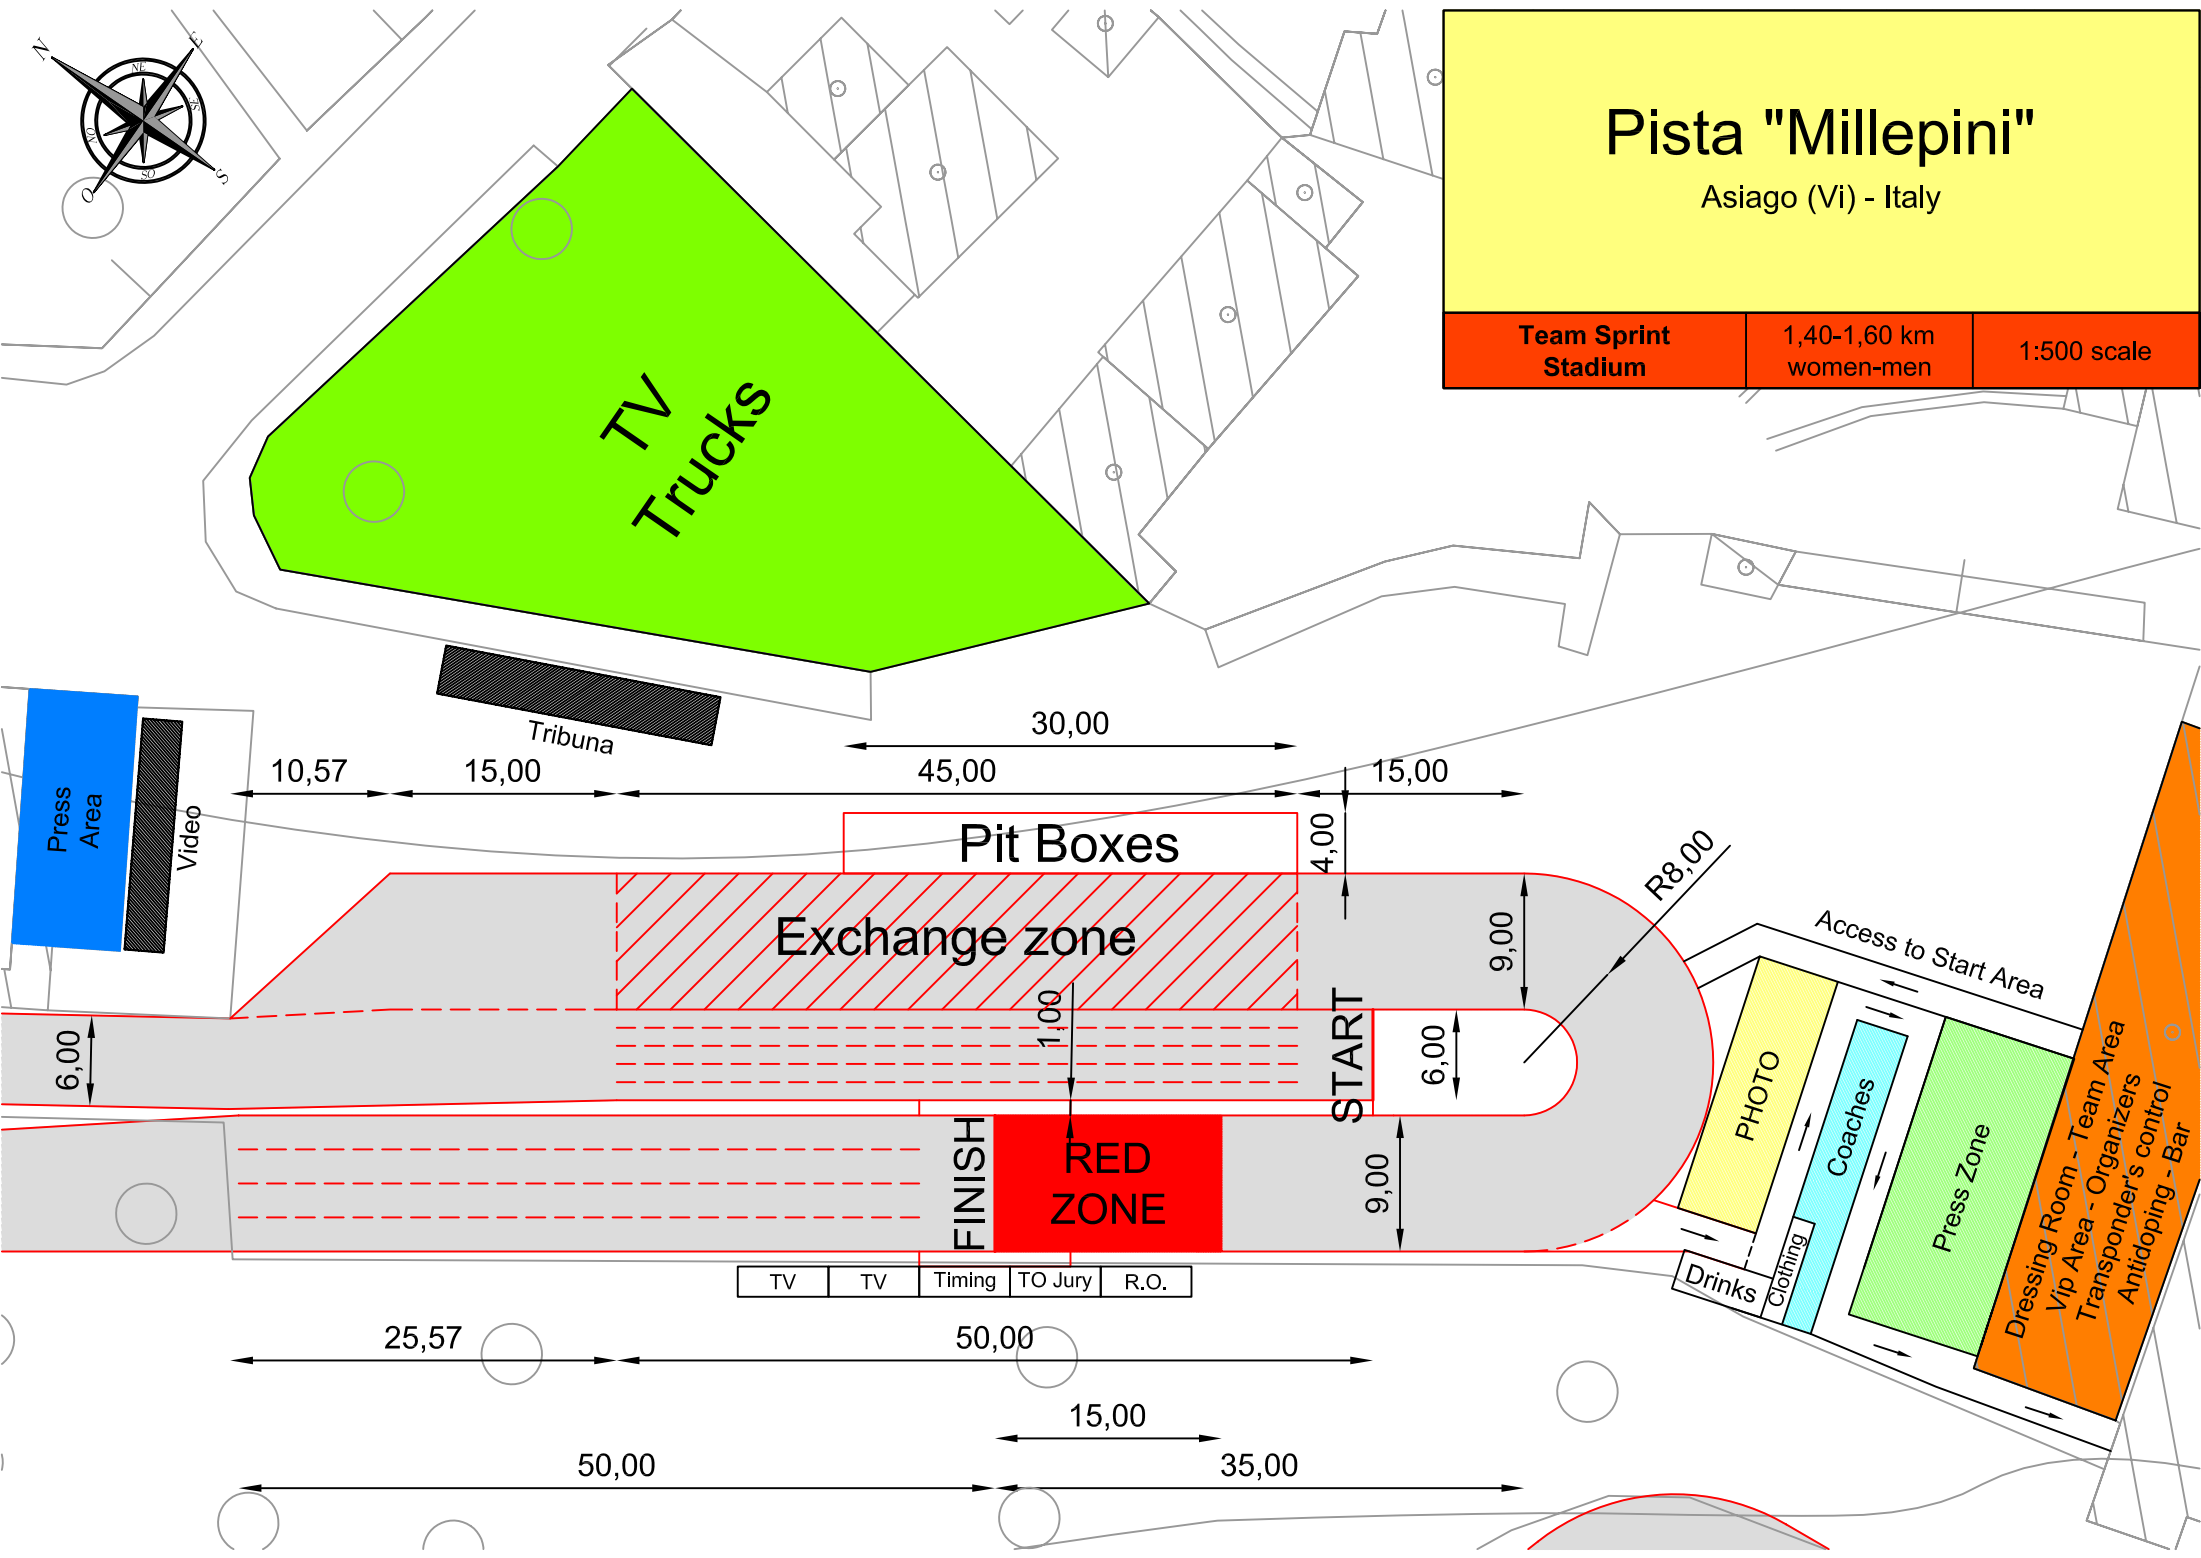

Pista "Millepini"

Asiago (Vi) - Italy

Team Sprint Stadium	1,40-1,60 km women-men	1:500 scale
----------------------------	---------------------------	-------------

Press Area

Video

10,57 15,00 30,00 45,00 15,00

6,00 9,00 4,00 9,00 6,00 9,00

Exchange zone

Pit Boxes

START

FINISH

RED ZONE

R8,00

Access to Start Area

TV	TV	Timing	TO Jury	R.O.
----	----	--------	---------	------

25,57 50,00 15,00 35,00 50,00

PHOTO

Coaches

Press Zone

Drinks

Clothing

Dressing Room - Team Area

Vip Area - Organizers

Transponder's control

Antidoping - Bar